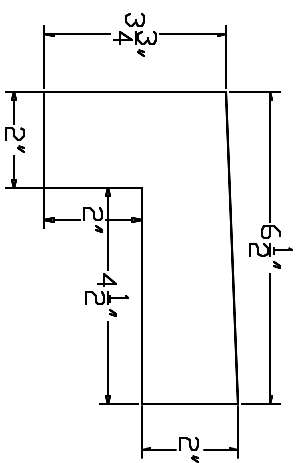

K-1

K-2

K-3

K-4

K-5

K-6

WINDOW SILLS

Front Scale: 3/8"=1"

Front Scale: 3/8"=1"

Front Scale: 3/4"=1"

Left Right

Left Right

WS-118

OLD WORLD

SCALE: 1/4" = 1'

MOROCCAN