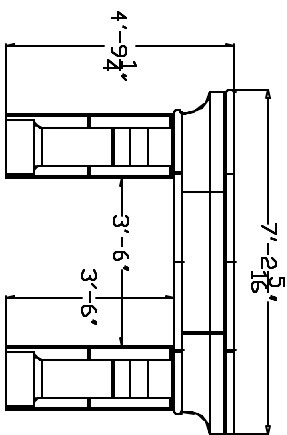

FIREPLACES

F-14

HOUSTON

LONDON

CHICAGO

MILESTONE *Design*

AMARILLO, TX 79107
888-851-3381 WWW.MILESTONELTD.COM