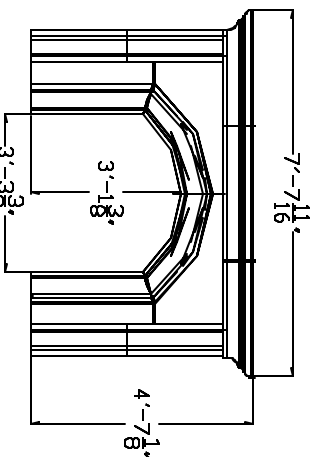

F-4

SAN ANTONIO