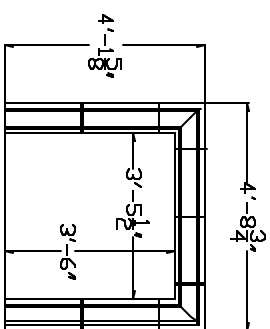

F-8

MEMPHIS