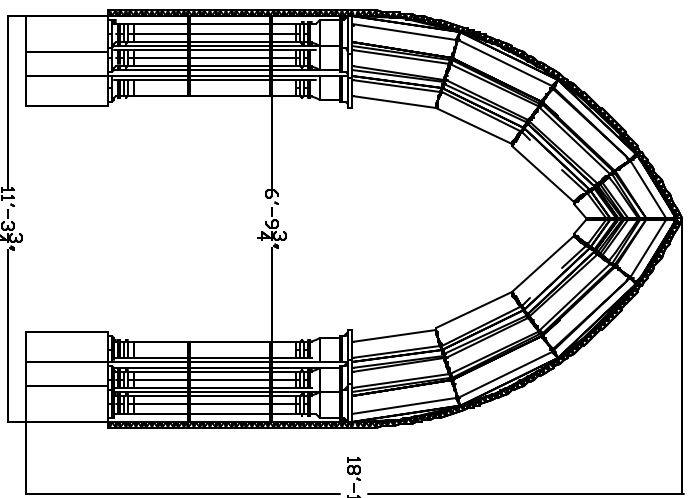

Front Scale: 3/8"=1"

Front Scale: 3/4"=1"

Left Right

Left Right

WS-118

OLD WORLD

SCALE: 1/4" = 1'

MOROCCAN

SCALE: 3/16" = 1'

GOTHIC ENTRY

SCALE: 1/4" = 1'

MOORISH

SCALE: 3/8" = 1'

MEDITERRANEAN