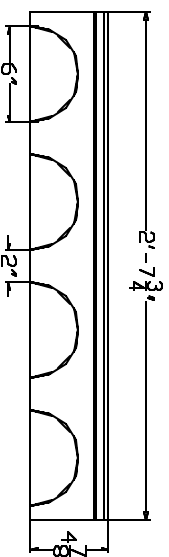

ARCHITECTURAL ELEMENTS

D-11