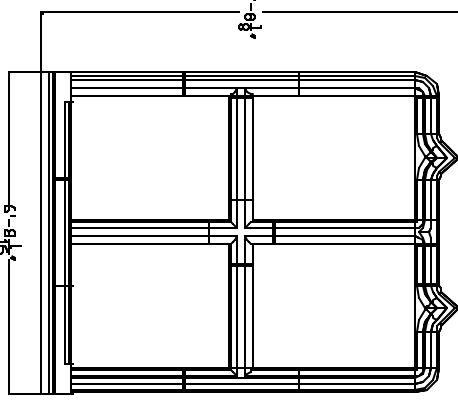

Front Scale: 3/8"=1"

Front Scale: 3/4"=1"

Left Right

Left Right

WS-118

OLD WORLD

SCALE: 1/4" = 1'

MOROCCAN

SCALE: 3/16" = 1'

GOTHIC ENTRY

SCALE: 1/4" = 1'

MOORISH

SCALE: 3/8" = 1'

MEDITERRANEAN