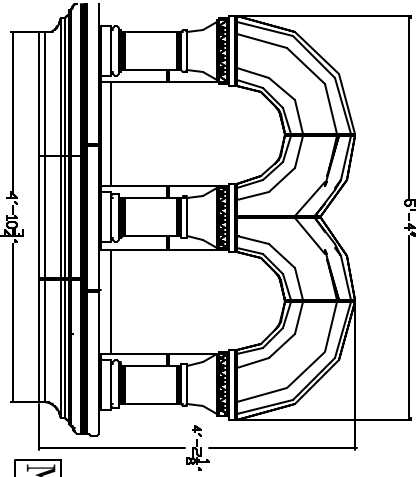

Front Scale: 3/8"=1"

Front Scale: 3/4"=1"

Left Right

Left Right

WS-118

OLD WORLD

SCALE: 1/4" = 1'

MOROCCAN

SCALE: 3/16" = 1'

GOTHIC ENTRY

SCALE: 1/4" = 1'

MOORISH

SCALE: 3/8" = 1'

MEDITERRANEAN