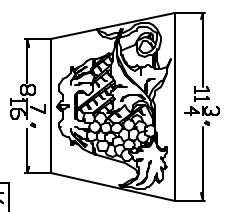

K-1

K-2

K-3

K-4

K-5

K-6

WINDOW SILLS

Front Scale: 3/8"=1"

Front Scale: 3/8"=1"

Front Scale: 3/4"=1"

Left Right

Left Right

WS-118

OLD WORLD

SCALE: 1/4" = 1'

MOROCCAN