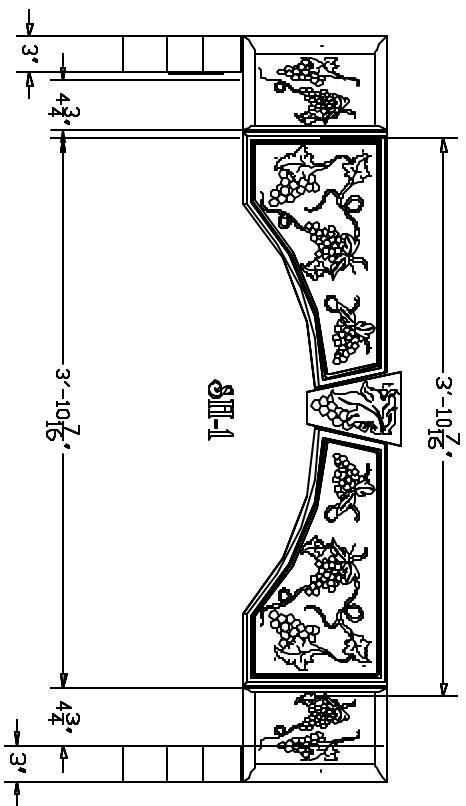

SCREENS AND BALUSTRADES

A-16

A-15

MILESTONE *Design*

AMARILLO, TX 79107
888-851-3381 WWW.MILESTONELTD.COM

Scale: 3/4"=1'

Page: 5

ARCHITECTURAL ELEMENTS

K-1

K-2

K-3

K-4

K-5

K-6

WINDOW SILLS

Front Scale: 3/8"=1"

Front Scale: 3/8"=1"

Front Scale: 3/4"=1"

Left Right

Left Right

WS-118

OLD WORLD

SCALE: 1/4" = 1'

MOROCCAN

SCALE: 3/16" = 1'

GOTHIC ENTRY

SCALE: 1/4" = 1'

MOORISH

SCALE: 3/8" = 1'

MEDITERRANEAN