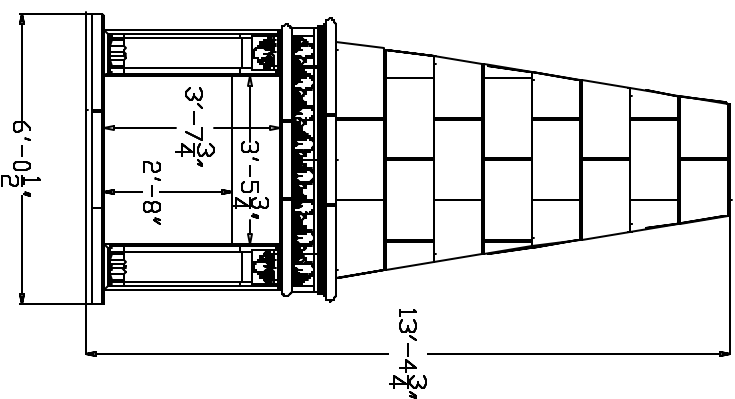

SAN ANTONIO

F-16

SAN FRANCISCO