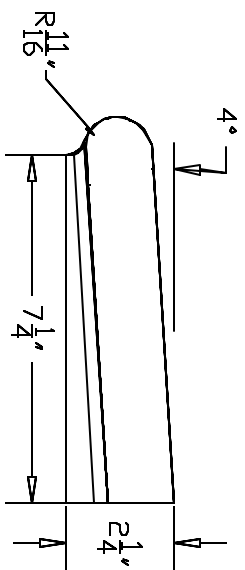

K-1

K-2

K-3

K-4

K-5

K-6

WINDOW SILLS

Front Scale: 3/8"=1"

Front Scale: 3/8"=1"

Front Scale: 3/4"=1"

Left Right

Left Right

WS-118

OLD WORLD

SCALE: 1/4" = 1'

MOROCCAN

SCALE: 3/16" = 1'

GOTHIC ENTRY

SCALE: 1/4" = 1'

MOORISH

SCALE: 3/8" = 1'

MEDITERRANEAN