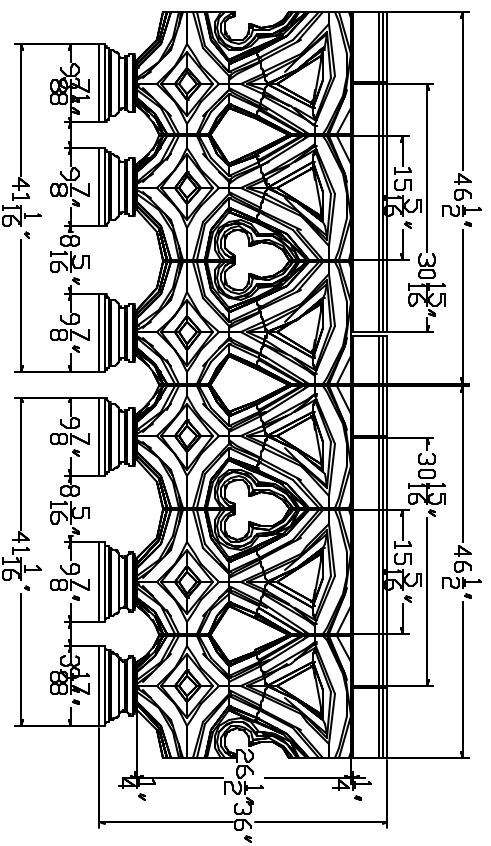

SCREENS AND BALUSTRADES

A-16

A-15

MILESTONE *Design*

AMARILLO, TX 79107
888-851-3381 WWW.MILESTONELTD.COM

Scale: 3/4"=1'

Page: 5

ARCHITECTURAL ELEMENTS

K-1

K-2

K-3

K-4

K-5

K-6

WINDOW SILLS

Front Scale: 3/8"=1"

Front Scale: 3/8"=1"

Front Scale: 3/4"=1"

Left Right

Left Right

WS-118

OLD WORLD

SCALE: 1/4" = 1'

MOROCCAN

SCALE: 3/16" = 1'

GOTHIC ENTRY

SCALE: 1/4" = 1'

MOORISH

SCALE: 3/8" = 1'

MEDITERRANEAN