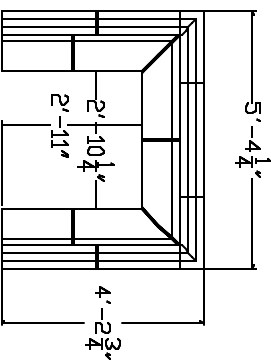

F-14

NEW ORLEANS

F-11