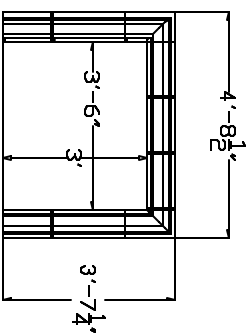

F-3
FT. WORTH

F-17

HOUSTON