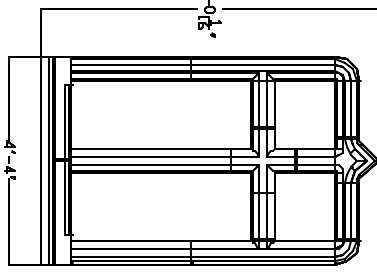

Front Scale: 3/8"=1"

Front Scale: 3/4"=1"

Left Right

Left Right

WS-118

OLD WORLD

SCALE: 1/4" = 1'

MOROCCAN

SCALE: 3/16" = 1'

GOTHIC ENTRY

SCALE: 1/4" = 1'

MOORISH

SCALE: 3/8" = 1'

MEDITERRANEAN