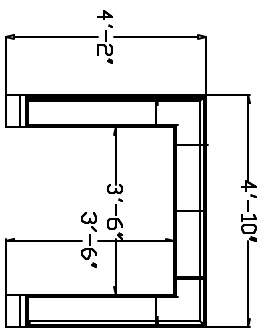

FIREPLACES

F-3
FT. WORTH