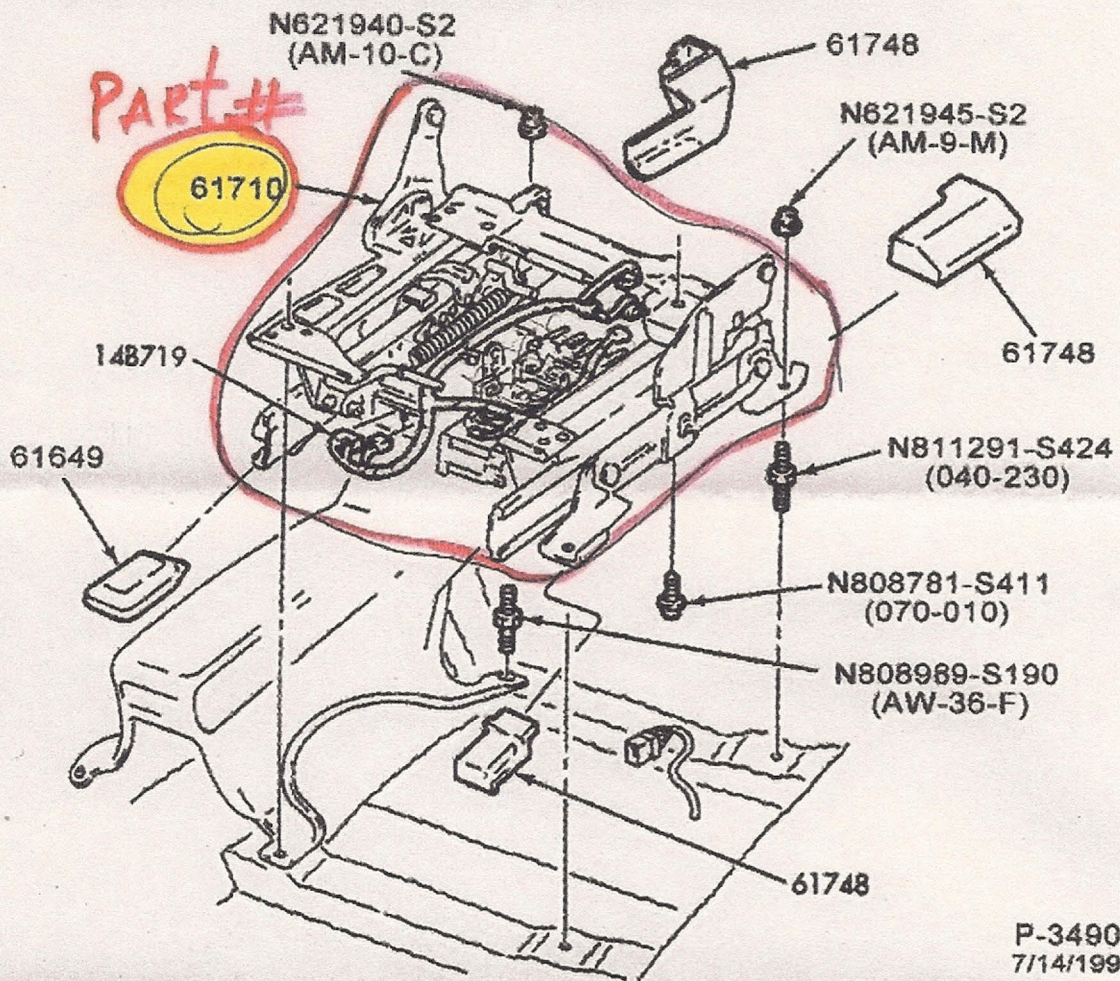

2002 DT Section:617 Group:61704

Front seat mechanism - power - lower half - drivers - without memory seat

SERVO-MOTORS CONNECTION DESIGN

2002 TOWN CAR

WRONG PART

2001-2002 ONLY!

P-34903
7/14/1998